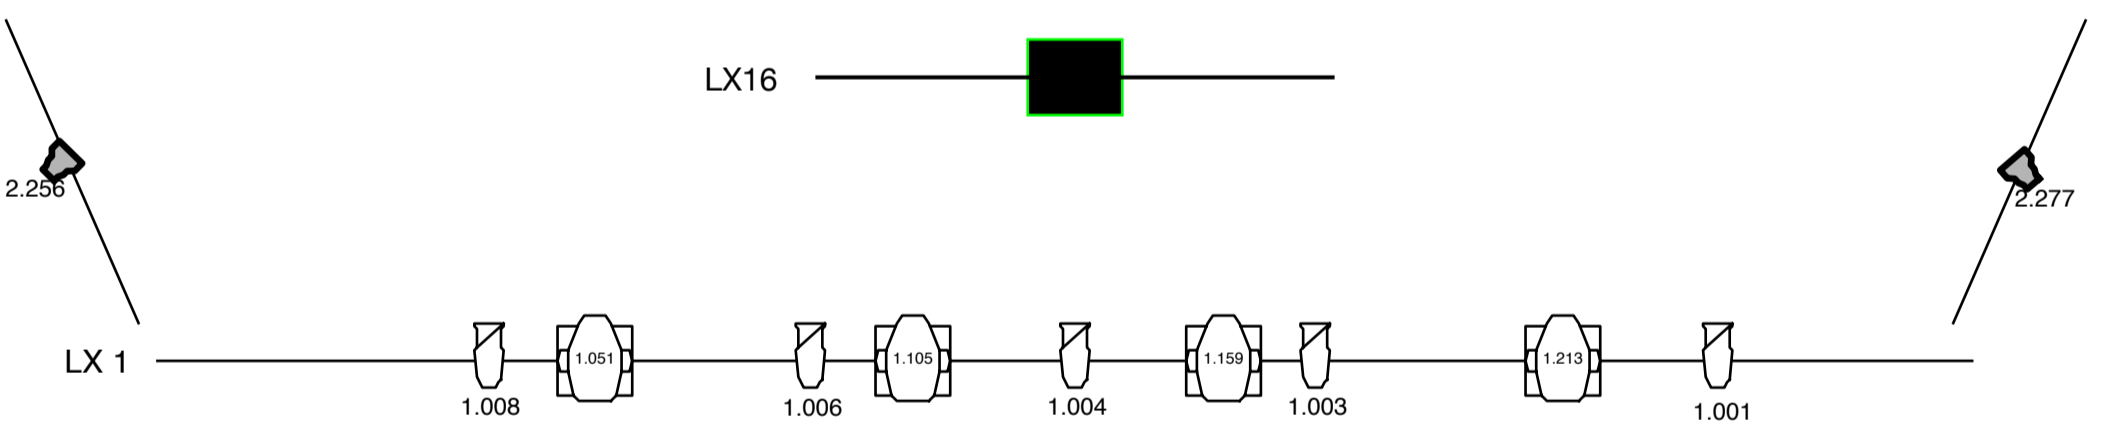

Horrisont

Mikser: GrandMA 2 Light

Salslys: univers 3. -dmx: 501 - 511  
Dimmers: DMX 1.1-1.50, universe 1  
Forteppe: DMX 2.510, 2.511, 2.512 (hastighet)  
MDG ATMe: 2.505 / fog: dimmer 2.508

-  8 x Source four 26 grader
-  6 x Arri T2 pole fresnell 2Kw

 Projektor, Epson laser 12 000

-  4 x Astra Profile400 Extended
-  6 x Martin Mac Viper performance 16 bit extended
-  2 x Chauvet Maverick Mk3 Profile 54ch
-  10 x prolights 19CC Standard
-  7 x Robe Ledwash300 Mode 2
-  4 x chauvet Rogue R2x 22ch
-  5 x ELP WW Profile 4ch
-  5 x Versapar 10ch
-  6 x prolighth Sunrise2L 4ch