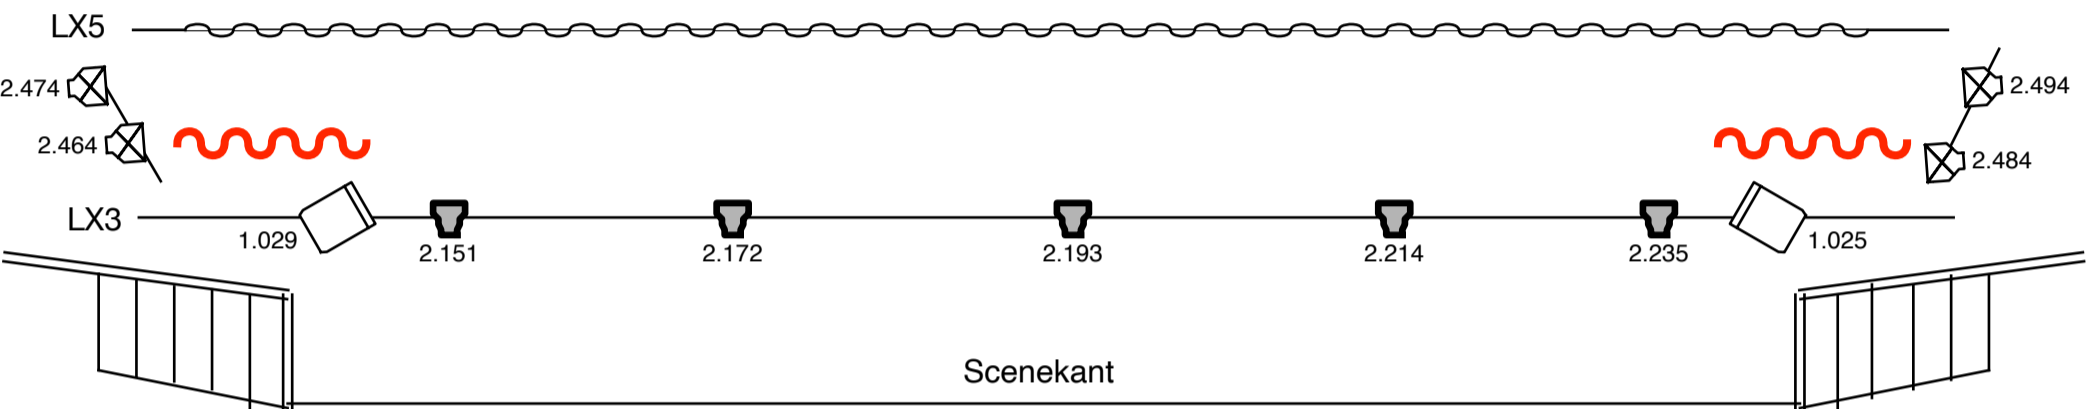

Horrisont

Mikser: GrandMA 2 Light

Salslys: univers 3. -dmx: 501 - 511  
Dimmers: DMX 1.1-1.50, universe 1  
Forteppe: DMX 2.510, 2.511, 2.512 (hastighet)  
MDG ATMe: 2.505 / fog: dimmer 2.508

-  8 x Source four 26 grader
-  6 x Arri T2 pole fresnell 2Kw

 Projektor, Epson laser 12 000

-  4 x Astra Profile400 Extended
-  6 x Martin Mac Viper performance 16 bit extended
-  2 x Chauvet Maverick Mk3 Profile 54ch
-  10 x prolights 19CC Standard
-  7 x Robe Ledwash300 Mode 2
-  4 x chauvet Rogue R2x 22ch
-  5 x ELP WW Profile 4ch
-  5 x Versapar 10ch
-  6 x prolighth Sunrise2L 4ch