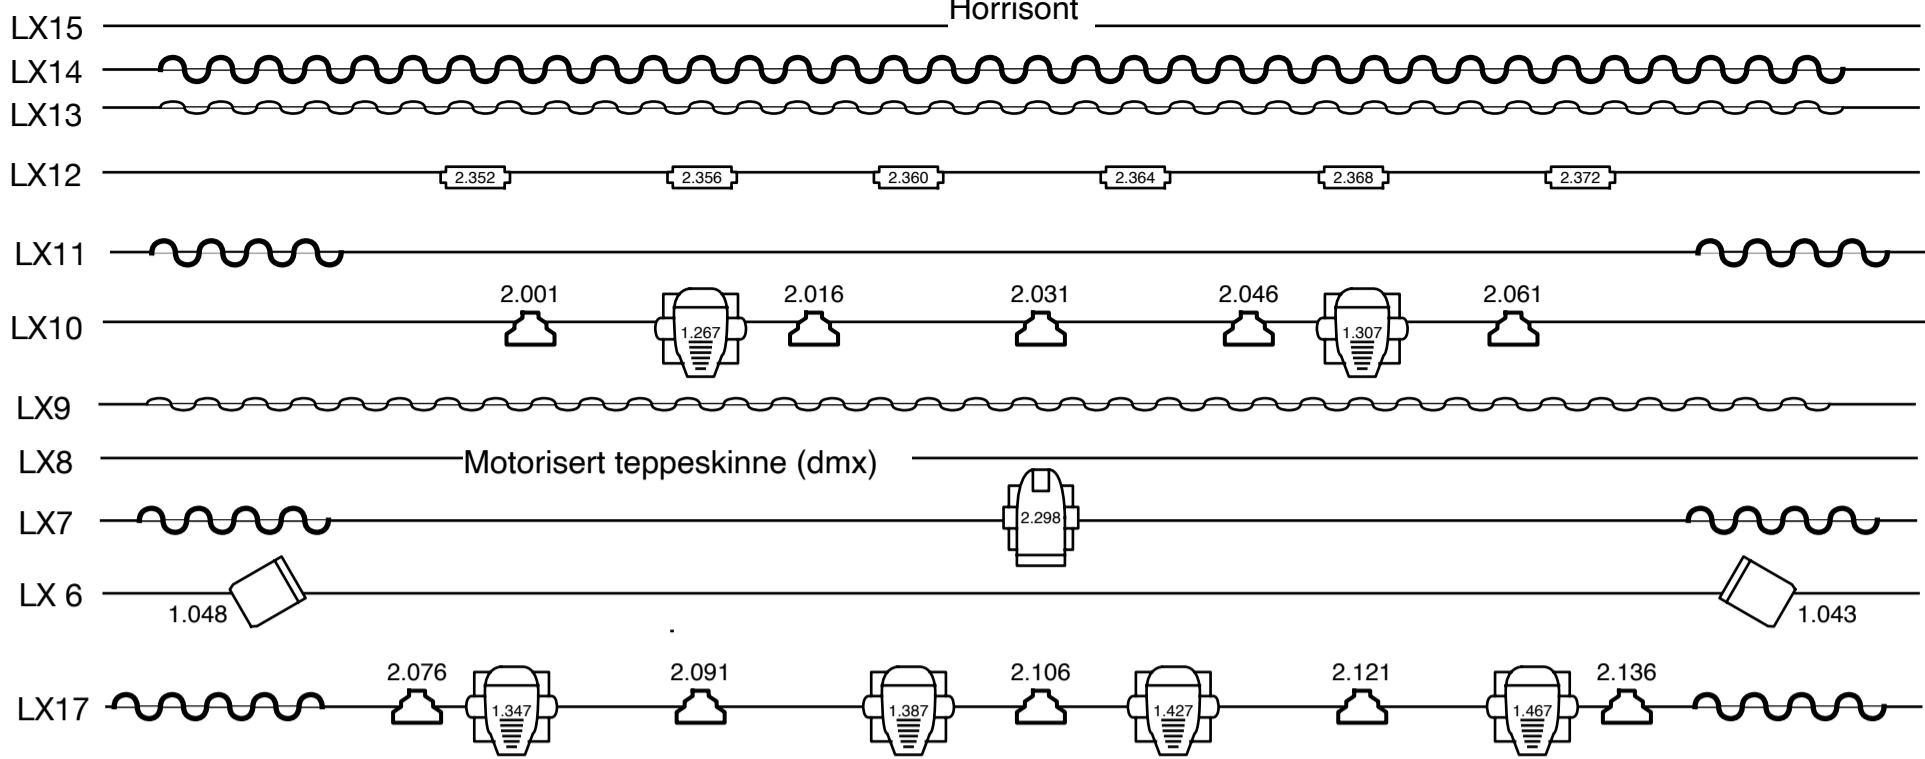

Horrisont

Mikser: GrandMA 2 Light

Salslys: univers 3. -dmx: 501 - 511  
Dimmers: DMX 1.1-1.50, universe 1  
Forteppe: DMX 2.510, 2.511, 2.512 (hastighet)  
MDG ATMe: 2.505 / fog: dimmer 2.508

-  8 x Source four 26 grader
-  6 x Arri T2 pole fresnell 2Kw

 Projektor, Epson laser 12 000

-  4 x Astra Profile400 Extended
-  6 x Martin Mac Viper performance 16 bit extended
-  2 x Chauvet Maverick Mk3 Profile 54ch
-  10 x prolights 19CC Standard
-  7 x Robe Ledwash300 Mode 2
-  4 x chauvet Rogue R2x 22ch
-  5 x ELP WW Profile 4ch
-  5 x Versapar 10ch
-  6 x prolighth Sunrise2L 4ch